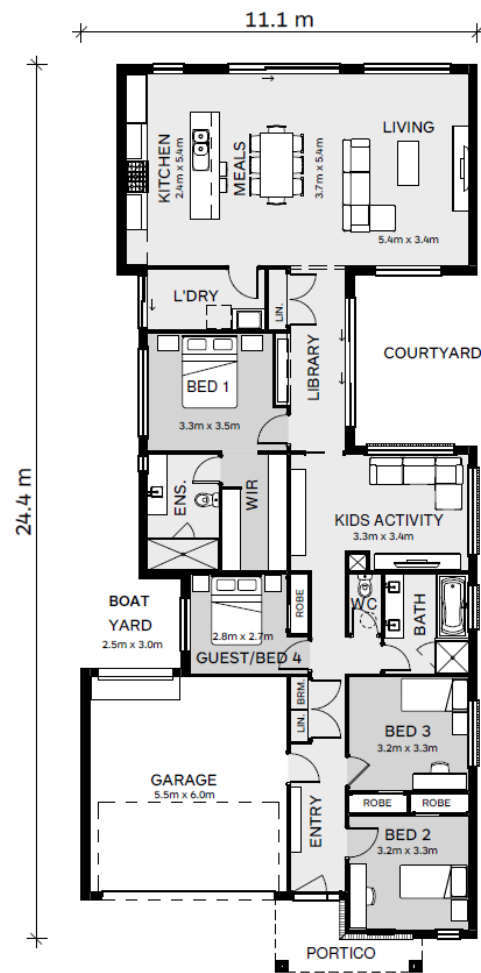

Erskine²²⁵

Stellar

Lot 331 Gallant Rd
St Leonards

4 2 2

House Size:
24.2SQ
Lot Size:
448m²

Package Price:

\$595,230

It's all included

- Quality tiles & carpet throughout
- Tesla Solar Power
- Colorbond Steel Roof
- Site Cost Allowance
- Developer Requirements
- 2550mm Ceiling Height
- Bank of 2 Pot Drawers
- Insitu Tiled Showerbase
- SMEG 900mm Underbench Oven & Cooktop
- Stone benchtops to kitchen